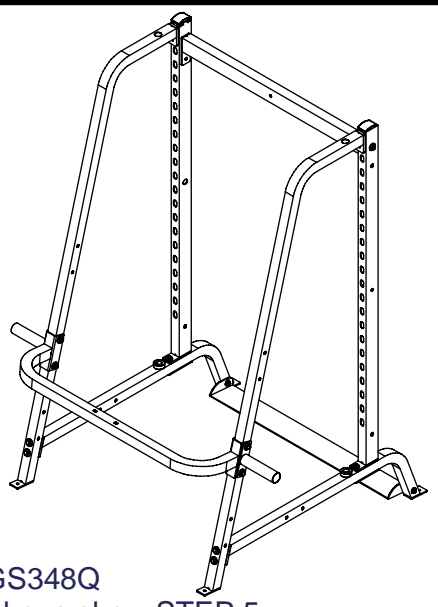

GS348Q HARDWARE
(shown in actual size)

B1.M12 Nylon Lock Nut-----[22PCS]

B2.M10 Nylon Lock Nut-----[2PCS]

C1.M12(I.D) WASHER ϕ 34-----[60PCS]

C2.M10(I.D) WASHER ϕ 27-----[4PCS]

GS348Q HARDWARE
(shown in actual size)

A1. M12X25L Inner Hex Screw-----[2PCS]

A2. M12X70L Hex Head Bolt-----[6PCS]

A3. M12X80L Hex Head Bolt-----[16PCS]

A4. M12X85L Hex Head Bolt-----[4PCS]

A5. M12X90L Hex Head Bolt-----[4PCS]

A6. M10X70L Hex Head Bolt-----[2PCS]

A7. M12X75L Hex Head Bolt-----[2PCS]

GS348Q
Above show STEP 2
assembled and completed

GS348Q
Above show STEP 3
assembled and completed

STEP
4

GS348Q
Above show STEP 5
assembled and completed

GS348Q
Above show STEP 6
assembled and completed

STEP
7

GS348Q
Above show STEP 7
assembled and completed

GS348Q
Above show STEP 8
assembled and completed

GS348Q
Above show STEP 9
assembled and completed

EXPLODED VIEW DIAGRAM GS348Q