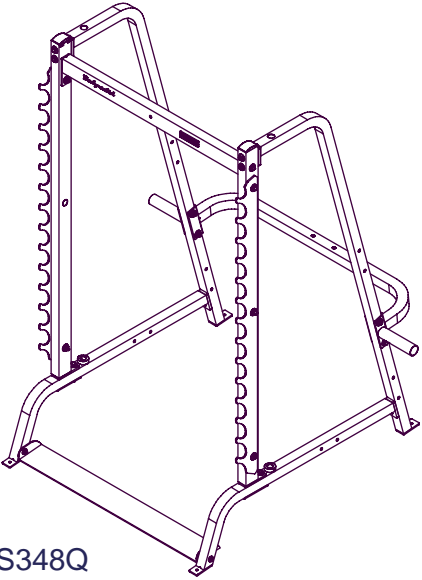

GS348Q HARDWARE
(shown in actual size)

B1.M12 Nylon Lock Nut-----[22PCS]

B2.M10 Nylon Lock Nut-----[2PCS]

C1.M12(I.D) WASHER ϕ 34-----[60PCS]

C2.M10(I.D) WASHER ϕ 27-----[4PCS]

GS348Q HARDWARE
(shown in actual size)

A1. M12X25L Inner Hex Screw-----[2PCS]

A2. M12X70L Hex Head Bolt-----[6PCS]

A3. M12X80L Hex Head Bolt-----[16PCS]

A4. M12X85L Hex Head Bolt-----[4PCS]

A5. M12X90L Hex Head Bolt-----[4PCS]

A6. M10X70L Hex Head Bolt-----[2PCS]

A7. M12X75L Hex Head Bolt-----[2PCS]

GS348Q
Above show STEP 2
assembled and completed

GS348Q
Above show STEP 3
assembled and completed

STEP
4

GS348Q
Above show STEP 5
assembled and completed

GS348Q
Above show STEP 6
assembled and completed

STEP
7

GS348Q
Above show STEP 7
assembled and completed

GS348Q
Above show STEP 8
assembled and completed

GS348Q
Above show STEP 9
assembled and completed

EXPLODED VIEW DIAGRAM GS348Q