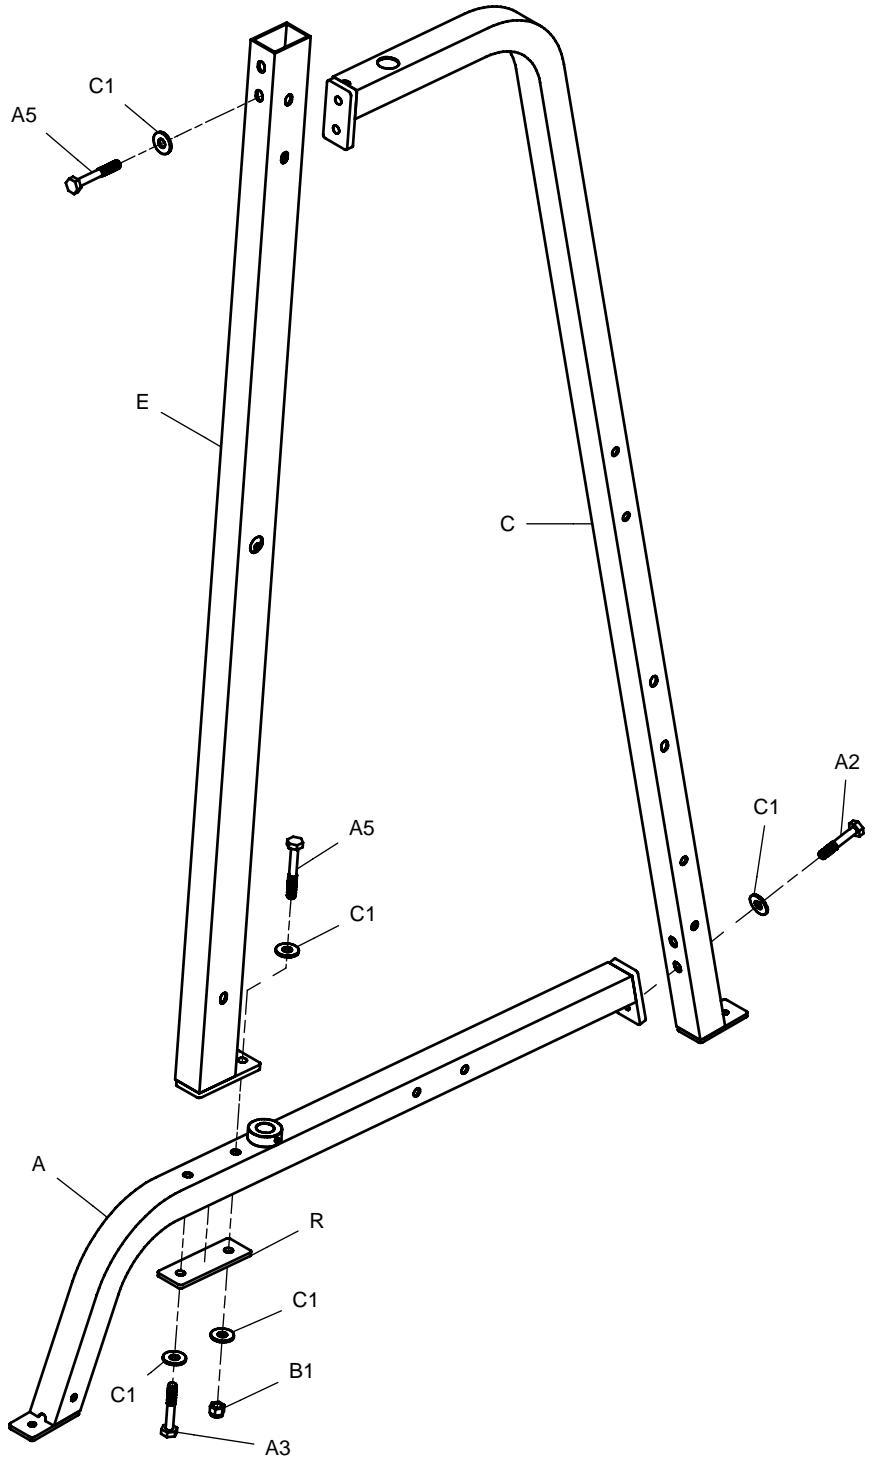

H [1PCS]

GS348Q HARDWARE
 (shown in actual size)

- D1.50X75 End Cad(9211-084)-----[2PCS]
- D2.∅49.5X Round End Cap(9211-074)-----[8PCS]
- D3.∅1"Shaft Collar(9211-064)-----[2PCS]
- D4.∅2 1/2"X∅26 Rubber Dount(9310-012)-----[2PCS]
- D5.∅90X10t Rubber Dount(9310-016)-----[4PCS]
- D6.38X325 Rubber Bar Catch(9310-042)-----[2PCS]
- D7.45X70 Tape(9440-068)-----[12PCS]
- D8.∅26 Round End Cap(9211-069)-----[2PCS]

GS348Q HARDWARE
(shown in actual size)

B1.M12 Nylon Lock Nut-----[22PCS]

B2.M10 Nylon Lock Nut-----[2PCS]

C1.M12(I.D) WASHER ϕ 34-----[60PCS]

C2.M10(I.D) WASHER ϕ 27-----[4PCS]

GS348Q HARDWARE
(shown in actual size)

A1. M12X25L Inner Hex Screw-----[2PCS]

A2. M12X70L Hex Head Bolt-----[6PCS]

A3. M12X80L Hex Head Bolt-----[16PCS]

A4. M12X85L Hex Head Bolt-----[4PCS]

A5. M12X90L Hex Head Bolt-----[4PCS]

A6. M10X70L Hex Head Bolt-----[2PCS]

A7. M12X75L Hex Head Bolt-----[2PCS]

GS348Q
Above show STEP 2
assembled and completed

GS348Q
Above show STEP 3
assembled and completed

STEP
4

GS348Q
Above show STEP 5
assembled and completed

GS348Q
Above show STEP 6
assembled and completed