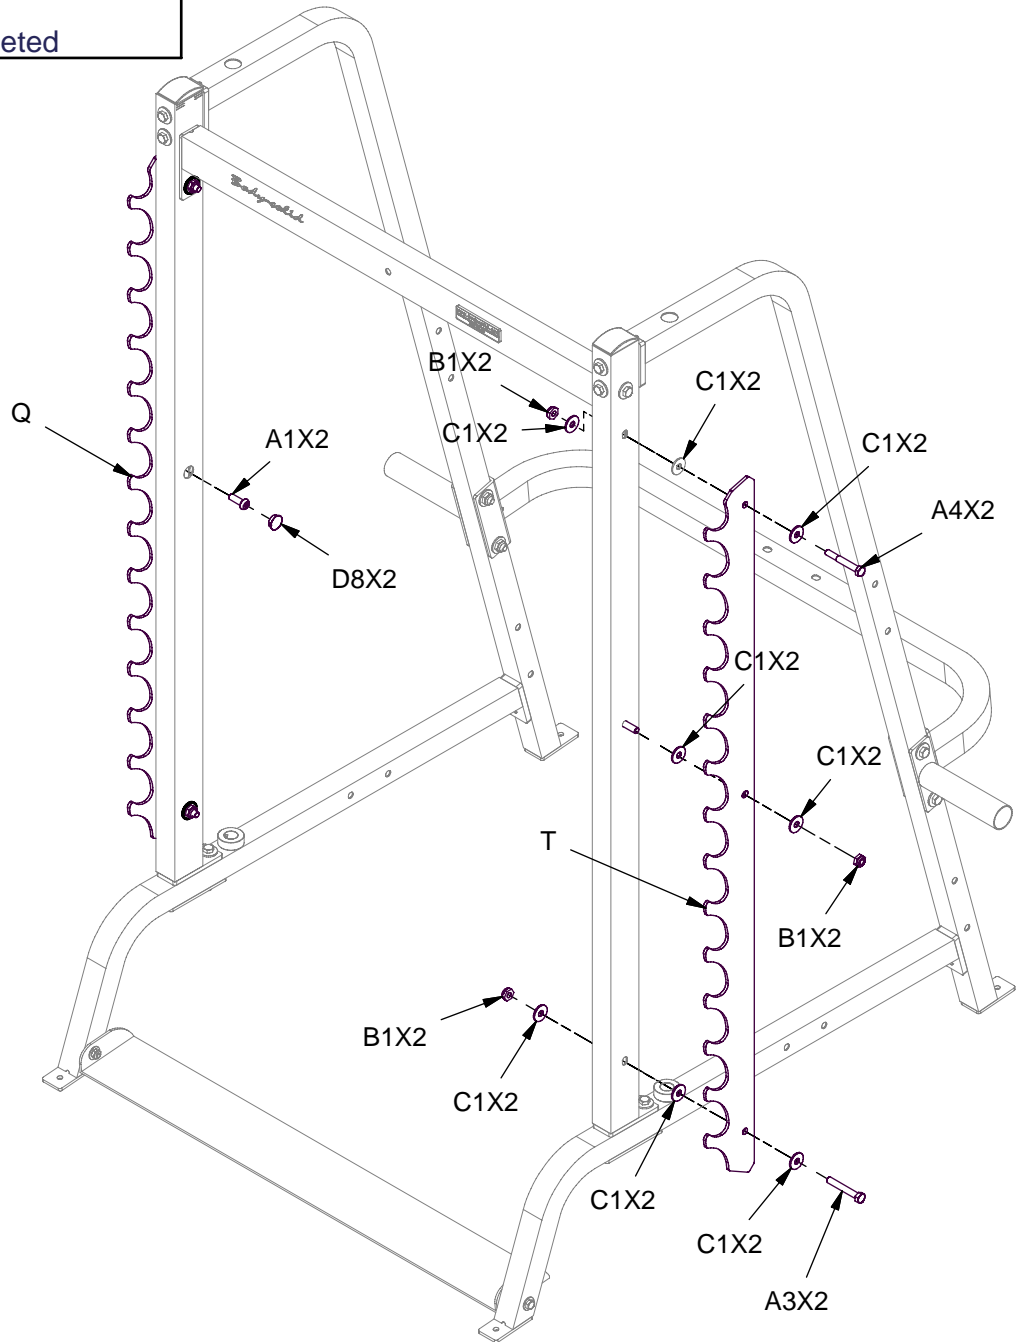

GS348Q HARDWARE
(shown in actual size)

B1.M12 Nylon Lock Nut-----[22PCS]

B2.M10 Nylon Lock Nut-----[2PCS]

C1.M12(I.D) WASHER ϕ 34-----[60PCS]

C2.M10(I.D) WASHER ϕ 27-----[4PCS]

GS348Q HARDWARE
(shown in actual size)

A1. M12X25L Inner Hex Screw-----[2PCS]

A2. M12X70L Hex Head Bolt-----[6PCS]

A3. M12X80L Hex Head Bolt-----[16PCS]

A4. M12X85L Hex Head Bolt-----[4PCS]

A5. M12X90L Hex Head Bolt-----[4PCS]

A6. M10X70L Hex Head Bolt-----[2PCS]

A7. M12X75L Hex Head Bolt-----[2PCS]

GS348Q
Above show STEP 2
assembled and completed

GS348Q
Above show STEP 3
assembled and completed

STEP
4

GS348Q
Above show STEP 5
assembled and completed

GS348Q
Above show STEP 6
assembled and completed

STEP
7

GS348Q
Above show STEP 7
assembled and completed

GS348Q
Above show STEP 8
assembled and completed

GS348Q
Above show STEP 9
assembled and completed

EXPLODED VIEW DIAGRAM GS348Q