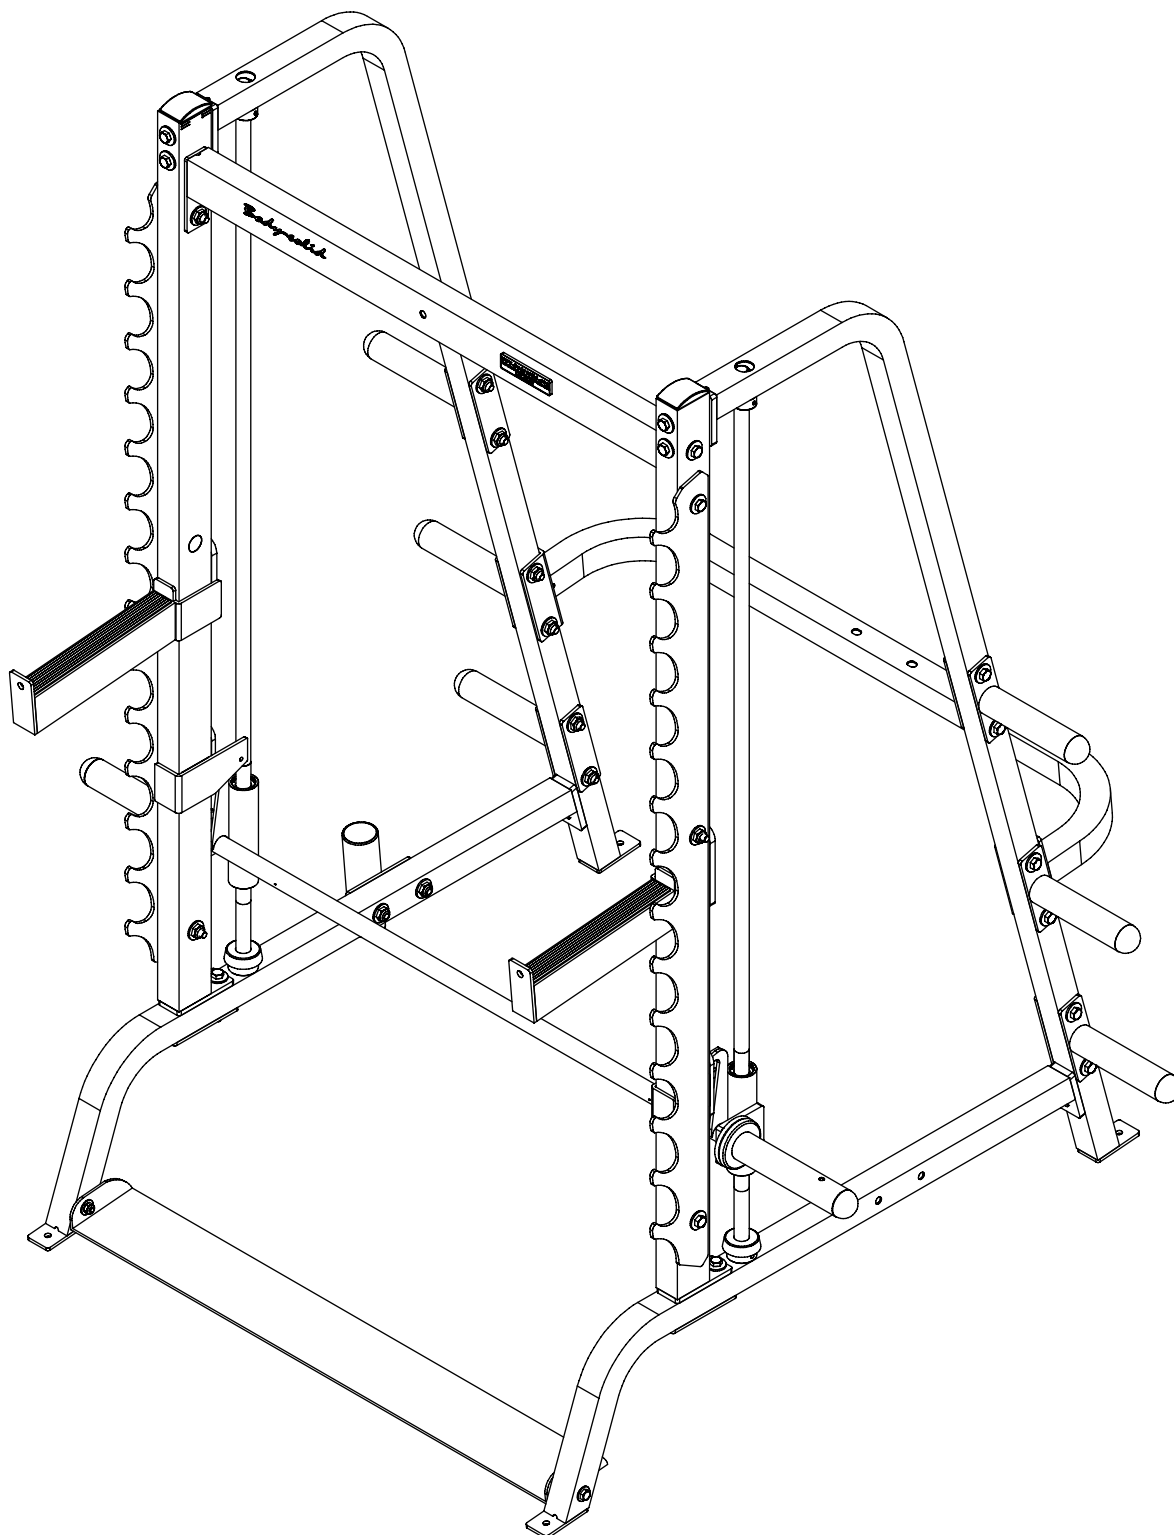

Body-solid

Assembly Instructions
GS-348Q OWNER'S & MANUAL

GS348Q PARTS
(shown in actual size)

G [1PCS]

I [1PCS]

J [1PCS]

K [1PCS]

L [2PCS]

U [1PCS]
8370-030

GS348Q PARTS
(shown in actual size)

A [1PCS]

B [1PCS]

C [2PCS]

D [1PCS]

E [1PCS]

F [6PCS]

H [1PCS]

GS348Q HARDWARE
 (shown in actual size)

- D1.50X75 End Cad(9211-084)-----[2PCS]
- D2.∅49.5X Round End Cap(9211-074)-----[8PCS]
- D3.∅1"Shaft Collar(9211-064)-----[2PCS]
- D4.∅2 1/2"X∅26 Rubber Dount(9310-012)-----[2PCS]
- D5.∅90X10t Rubber Dount(9310-016)-----[4PCS]
- D6.38X325 Rubber Bar Catch(9310-042)-----[2PCS]
- D7.45X70 Tape(9440-068)-----[12PCS]
- D8.∅26 Round End Cap(9211-069)-----[2PCS]

GS348Q HARDWARE
(shown in actual size)

B1.M12 Nylon Lock Nut-----[22PCS]

B2.M10 Nylon Lock Nut-----[2PCS]

C1.M12(I.D) WASHER ϕ 34-----[60PCS]

C2.M10(I.D) WASHER ϕ 27-----[4PCS]

GS348Q HARDWARE
(shown in actual size)