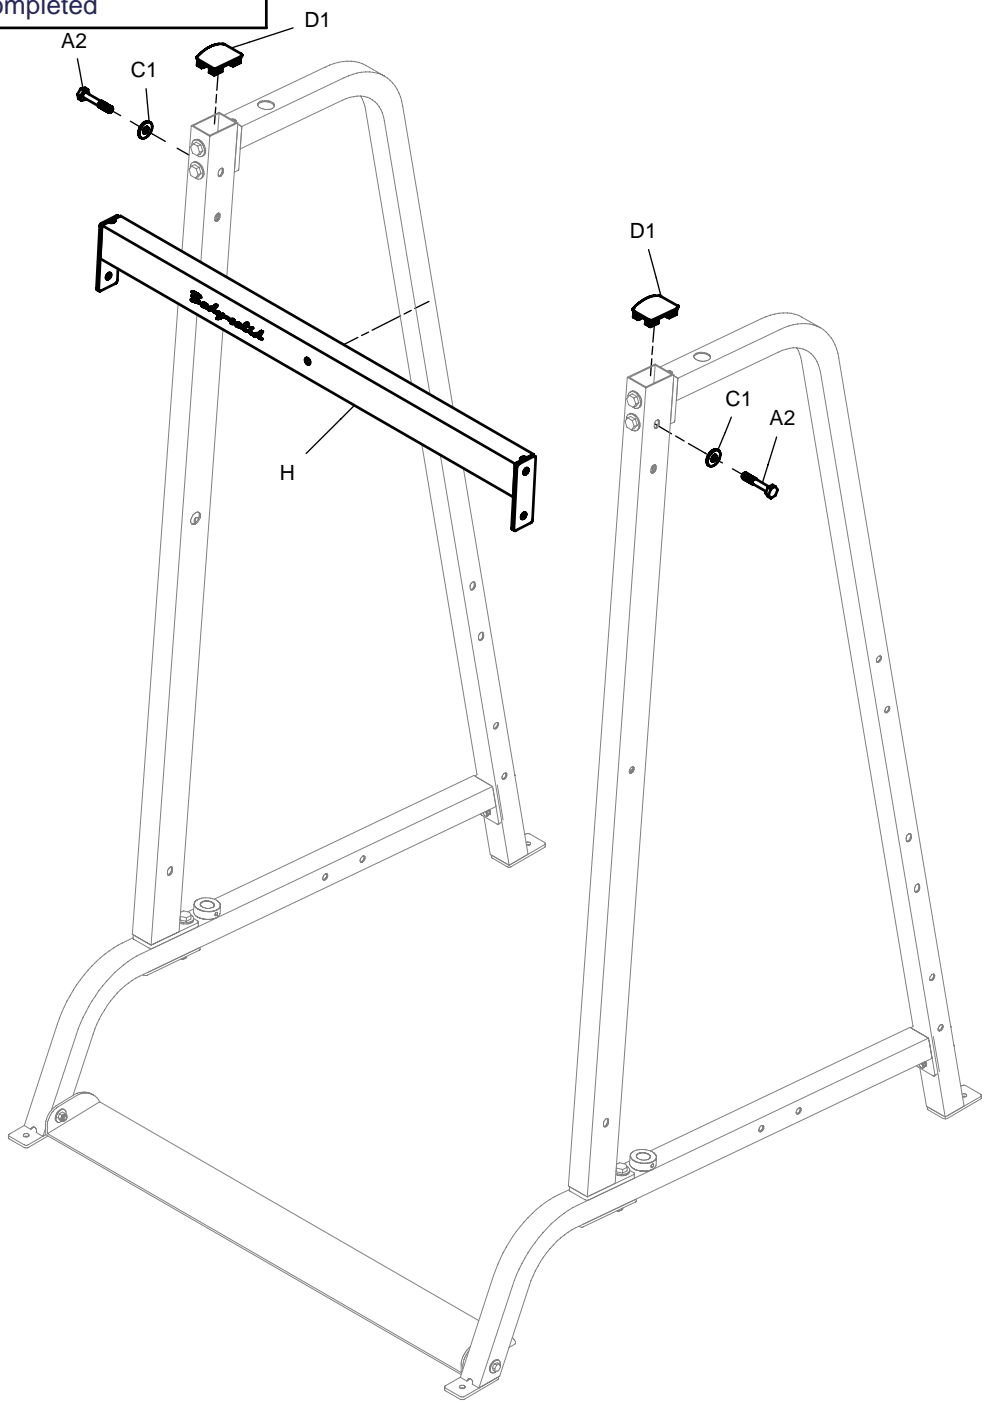

GS348Q HARDWARE
(shown in actual size)

B1.M12 Nylon Lock Nut-----[22PCS]

B2.M10 Nylon Lock Nut-----[2PCS]

C1.M12(I.D) WASHER ϕ 34-----[60PCS]

C2.M10(I.D) WASHER ϕ 27-----[4PCS]

GS348Q HARDWARE
(shown in actual size)

A1. M12X25L Inner Hex Screw-----[2PCS]

A2. M12X70L Hex Head Bolt-----[6PCS]

A3. M12X80L Hex Head Bolt-----[16PCS]

A4. M12X85L Hex Head Bolt-----[4PCS]

A5. M12X90L Hex Head Bolt-----[4PCS]

A6. M10X70L Hex Head Bolt-----[2PCS]

A7. M12X75L Hex Head Bolt-----[2PCS]

GS348Q
Above show STEP 2
assembled and completed

GS348Q
Above show STEP 3
assembled and completed

STEP
4

GS348Q
Above show STEP 5
assembled and completed

GS348Q
Above show STEP 6
assembled and completed

STEP
7

GS348Q
Above show STEP 7
assembled and completed

GS348Q
Above show STEP 8
assembled and completed

GS348Q
Above show STEP 9
assembled and completed

EXPLODED VIEW DIAGRAM GS348Q