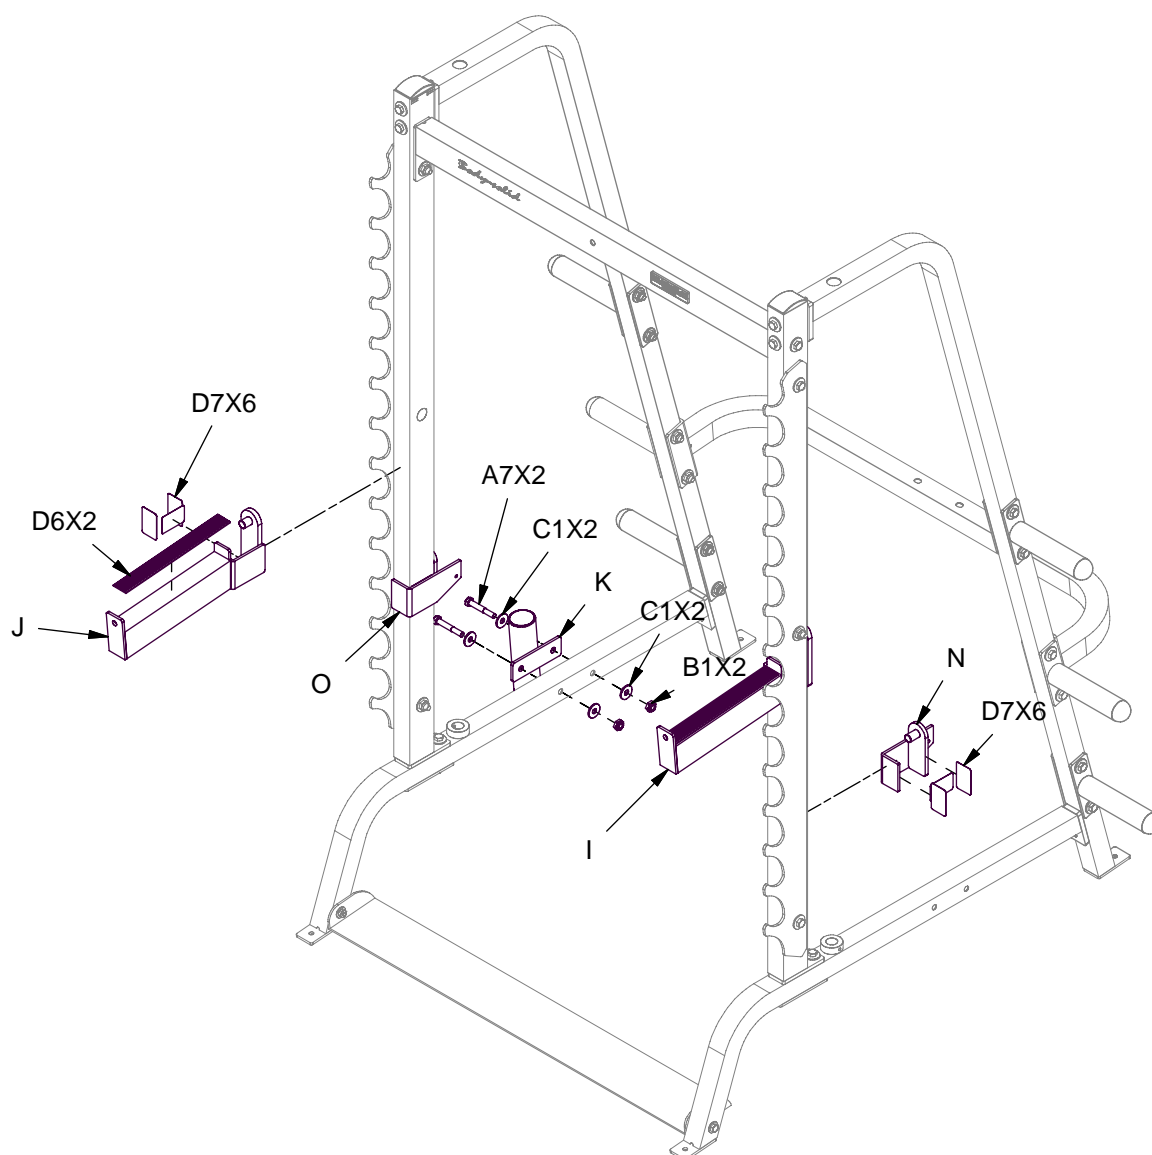

GS348Q HARDWARE
(shown in actual size)

B1.M12 Nylon Lock Nut-----[22PCS]

B2.M10 Nylon Lock Nut-----[2PCS]

C1.M12(I.D) WASHER ϕ 34-----[60PCS]

C2.M10(I.D) WASHER ϕ 27-----[4PCS]

GS348Q HARDWARE
(shown in actual size)

A1. M12X25L Inner Hex Screw-----[2PCS]

A2. M12X70L Hex Head Bolt-----[6PCS]

A3. M12X80L Hex Head Bolt-----[16PCS]

A4. M12X85L Hex Head Bolt-----[4PCS]

A5. M12X90L Hex Head Bolt-----[4PCS]

A6. M10X70L Hex Head Bolt-----[2PCS]

A7. M12X75L Hex Head Bolt-----[2PCS]

GS348Q
Above show STEP 2
assembled and completed

GS348Q
Above show STEP 3
assembled and completed

STEP
4

GS348Q
Above show STEP 5
assembled and completed

GS348Q
Above show STEP 6
assembled and completed

STEP
7

GS348Q
Above show STEP 7
assembled and completed

GS348Q
Above show STEP 8
assembled and completed

GS348Q
Above show STEP 9
assembled and completed

EXPLODED VIEW DIAGRAM GS348Q