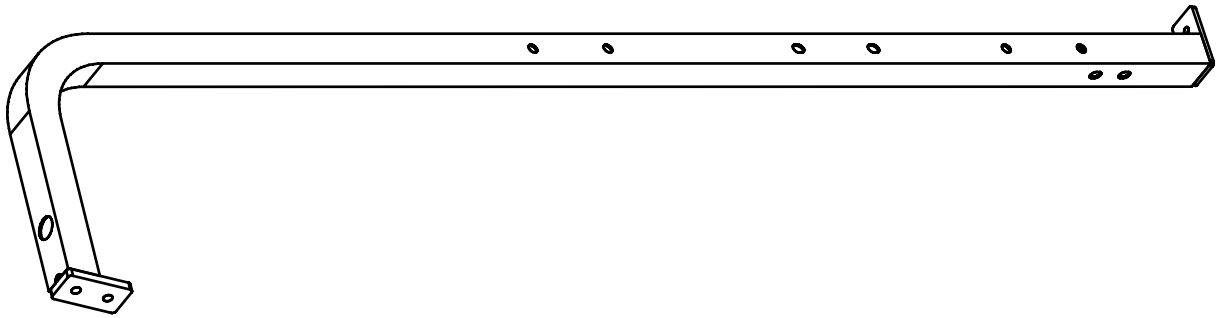

Body-solid

Assembly Instructions
GS-348Q OWNER'S & MANUAL

GS348Q PARTS
(shown in actual size)

G [1PCS]

I [1PCS]

J [1PCS]

K [1PCS]

L [2PCS]

U [1PCS]
8370-030

GS348Q PARTS
(shown in actual size)

A [1PCS]

B [1PCS]

C [2PCS]

D [1PCS]

E [1PCS]

F [6PCS]

H [1PCS]

GS348Q HARDWARE
 (shown in actual size)

- D1.50X75 End Cad(9211-084)-----[2PCS]
- D2.∅49.5X Round End Cap(9211-074)-----[8PCS]
- D3.∅1"Shaft Collar(9211-064)-----[2PCS]
- D4.∅2 1/2"X∅26 Rubber Dount(9310-012)-----[2PCS]
- D5.∅90X10t Rubber Dount(9310-016)-----[4PCS]
- D6.38X325 Rubber Bar Catch(9310-042)-----[2PCS]
- D7.45X70 Tape(9440-068)-----[12PCS]
- D8.∅26 Round End Cap(9211-069)-----[2PCS]