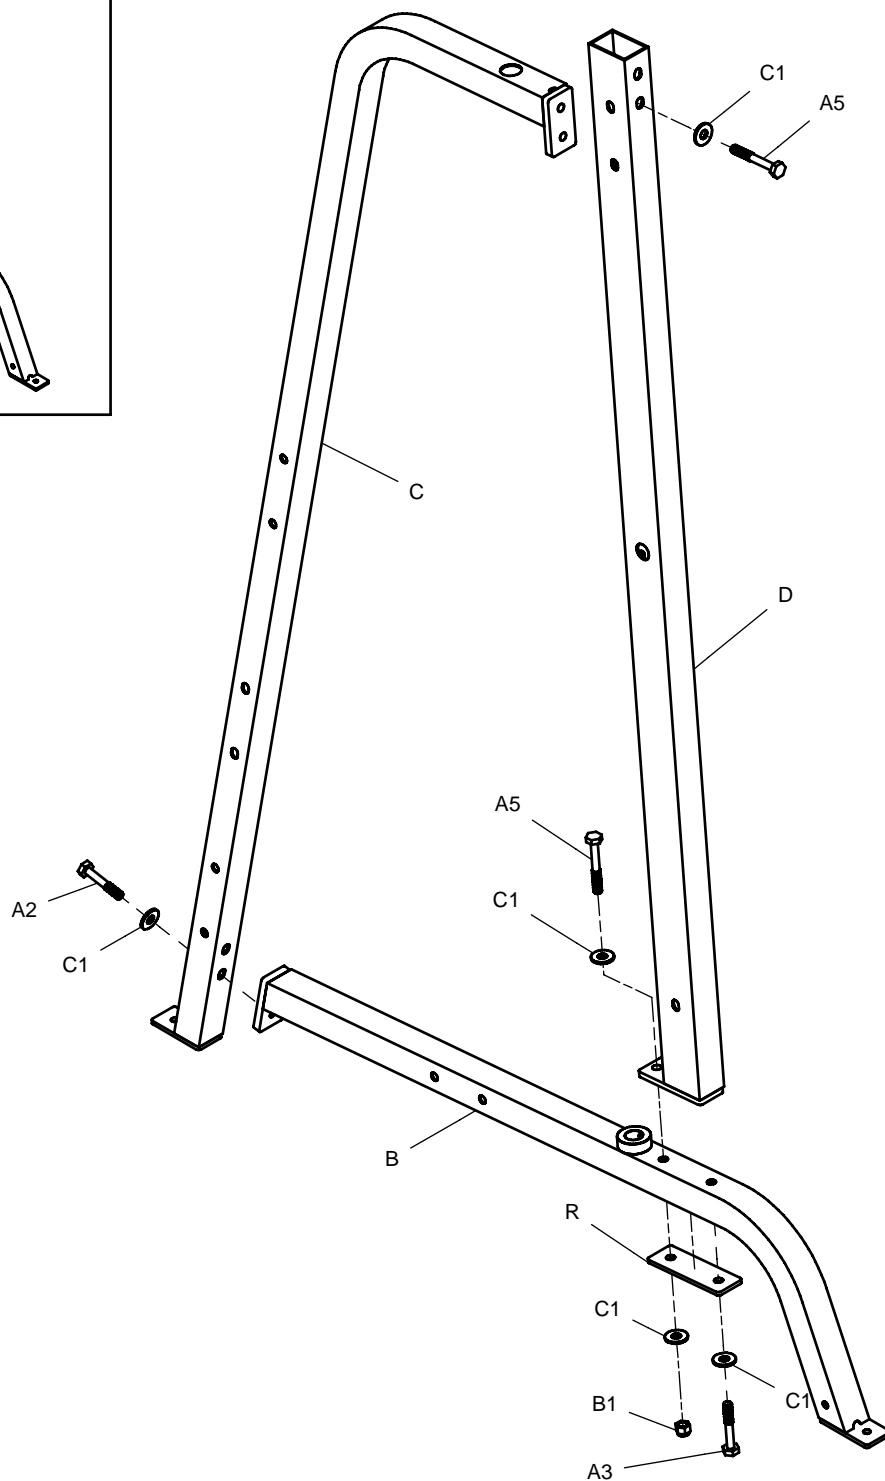

H [1PCS]

GS348Q HARDWARE
 (shown in actual size)

- D1.50X75 End Cad(9211-084)-----[2PCS]
- D2.∅49.5X Round End Cap(9211-074)-----[8PCS]
- D3.∅1"Shaft Collar(9211-064)-----[2PCS]
- D4.∅2 1/2"X∅26 Rubber Dount(9310-012)-----[2PCS]
- D5.∅90X10t Rubber Dount(9310-016)-----[4PCS]
- D6.38X325 Rubber Bar Catch(9310-042)-----[2PCS]
- D7.45X70 Tape(9440-068)-----[12PCS]
- D8.∅26 Round End Cap(9211-069)-----[2PCS]

GS348Q HARDWARE
(shown in actual size)

B1.M12 Nylon Lock Nut-----[22PCS]

B2.M10 Nylon Lock Nut-----[2PCS]

C1.M12(I.D) WASHER ϕ 34-----[60PCS]

C2.M10(I.D) WASHER ϕ 27-----[4PCS]

GS348Q HARDWARE
(shown in actual size)

A1. M12X25L Inner Hex Screw-----[2PCS]

A2. M12X70L Hex Head Bolt-----[6PCS]

A3. M12X80L Hex Head Bolt-----[16PCS]

A4. M12X85L Hex Head Bolt-----[4PCS]

A5. M12X90L Hex Head Bolt-----[4PCS]

A6. M10X70L Hex Head Bolt-----[2PCS]

A7. M12X75L Hex Head Bolt-----[2PCS]

GS348Q
Above show STEP 2
assembled and completed

GS348Q
Above show STEP 3
assembled and completed

STEP
4

GS348Q
Above show STEP 5
assembled and completed

GS348Q
Above show STEP 6
assembled and completed