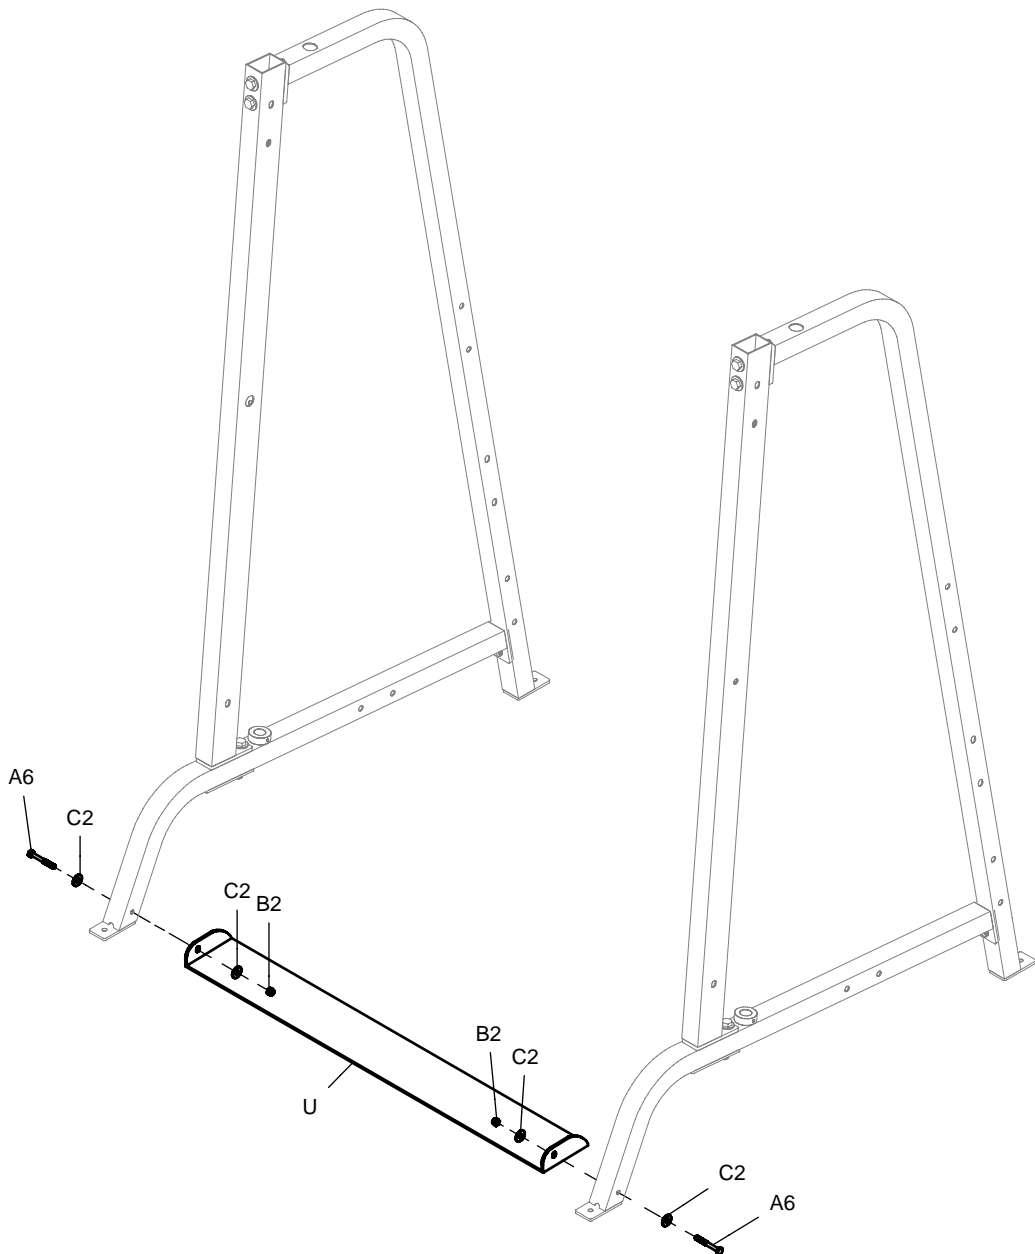

A1. M12X25L Inner Hex Screw-----[2PCS]

A2. M12X70L Hex Head Bolt-----[6PCS]

A3. M12X80L Hex Head Bolt-----[16PCS]

A4. M12X85L Hex Head Bolt-----[4PCS]

A5. M12X90L Hex Head Bolt-----[4PCS]

A6. M10X70L Hex Head Bolt-----[2PCS]

A7. M12X75L Hex Head Bolt-----[2PCS]

GS348Q
Above show STEP 2
assembled and completed

GS348Q
Above show STEP 3
assembled and completed

STEP
4

GS348Q
Above show STEP 5
assembled and completed

GS348Q
Above show STEP 6
assembled and completed