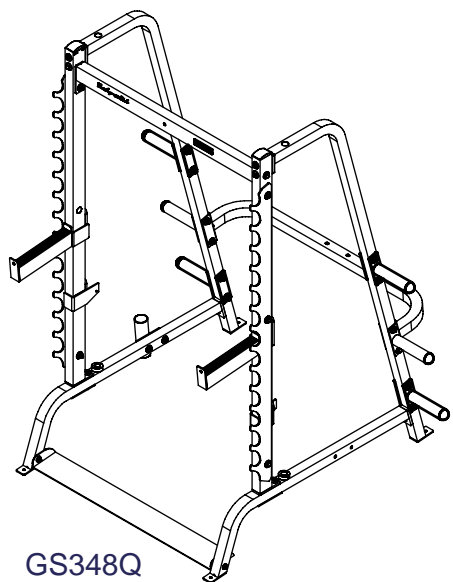

GS348Q HARDWARE
(shown in actual size)

B1.M12 Nylon Lock Nut-----[22PCS]

B2.M10 Nylon Lock Nut-----[2PCS]

C1.M12(I.D) WASHER ϕ 34-----[60PCS]

C2.M10(I.D) WASHER ϕ 27-----[4PCS]

GS348Q HARDWARE
(shown in actual size)

A1. M12X25L Inner Hex Screw-----[2PCS]

A2. M12X70L Hex Head Bolt-----[6PCS]

A3. M12X80L Hex Head Bolt-----[16PCS]

A4. M12X85L Hex Head Bolt-----[4PCS]

A5. M12X90L Hex Head Bolt-----[4PCS]

A6. M10X70L Hex Head Bolt-----[2PCS]

A7. M12X75L Hex Head Bolt-----[2PCS]

GS348Q
Above show STEP 2
assembled and completed

GS348Q
Above show STEP 3
assembled and completed

STEP
4

GS348Q
Above show STEP 5
assembled and completed

GS348Q
Above show STEP 6
assembled and completed

STEP
7

GS348Q
Above show STEP 7
assembled and completed

GS348Q
Above show STEP 8
assembled and completed

GS348Q
Above show STEP 9
assembled and completed

EXPLODED VIEW DIAGRAM GS348Q