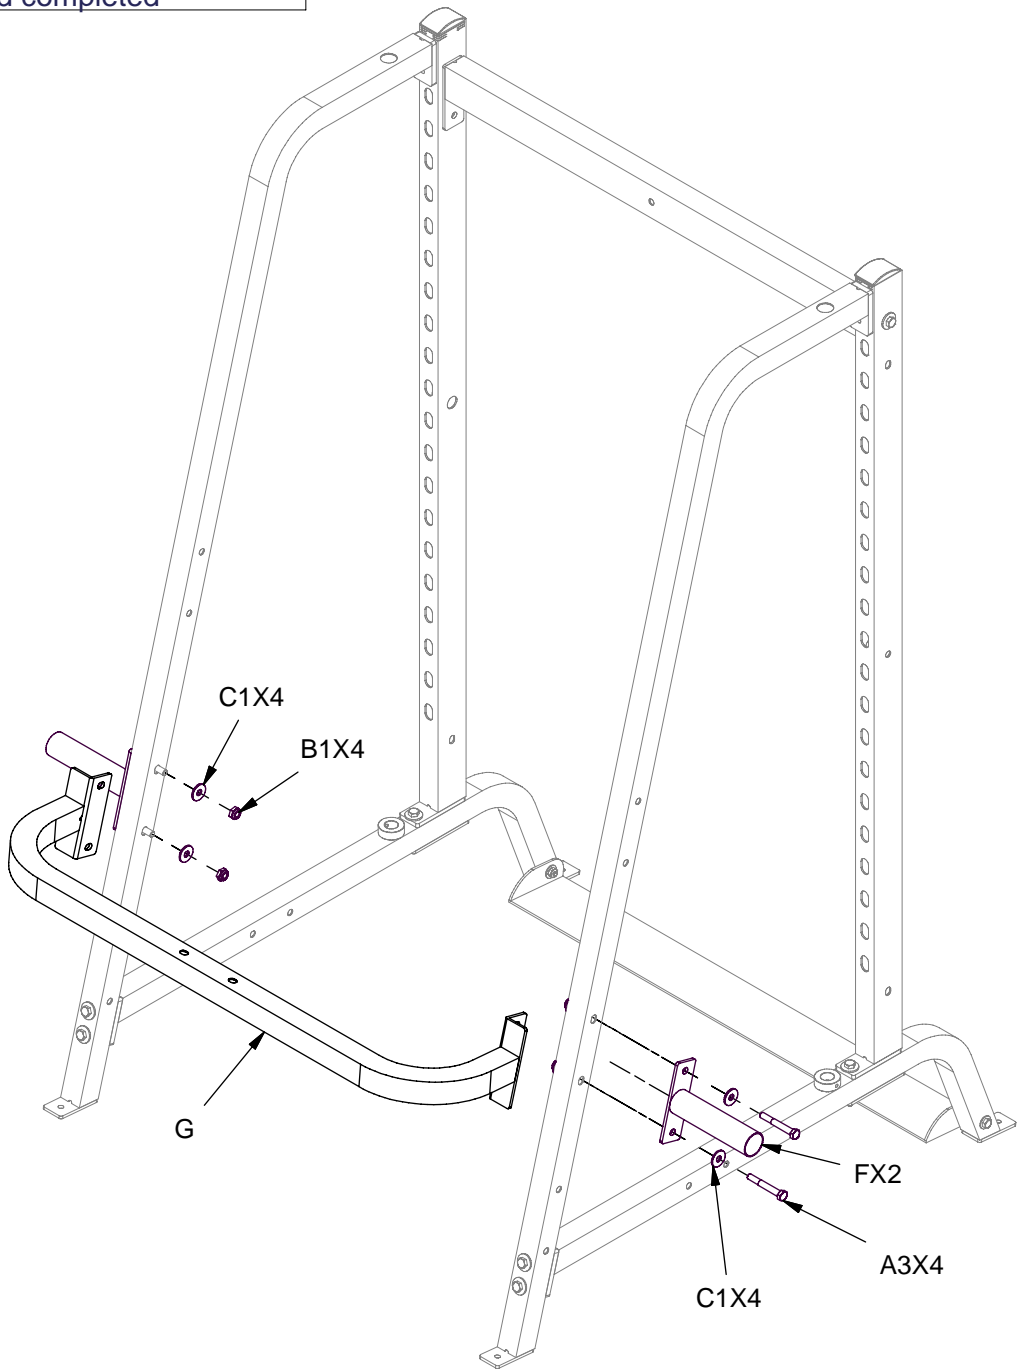

GS348Q HARDWARE
(shown in actual size)

B1.M12 Nylon Lock Nut-----[22PCS]

B2.M10 Nylon Lock Nut-----[2PCS]

C1.M12(I.D) WASHER ϕ 34-----[60PCS]

C2.M10(I.D) WASHER ϕ 27-----[4PCS]

GS348Q HARDWARE
(shown in actual size)

A1. M12X25L Inner Hex Screw-----[2PCS]

A2. M12X70L Hex Head Bolt-----[6PCS]

A3. M12X80L Hex Head Bolt-----[16PCS]

A4. M12X85L Hex Head Bolt-----[4PCS]

A5. M12X90L Hex Head Bolt-----[4PCS]

A6. M10X70L Hex Head Bolt-----[2PCS]

A7. M12X75L Hex Head Bolt-----[2PCS]

GS348Q
Above show STEP 2
assembled and completed

GS348Q
Above show STEP 3
assembled and completed

STEP
4

GS348Q
Above show STEP 5
assembled and completed

GS348Q
Above show STEP 6
assembled and completed

STEP
7

GS348Q
Above show STEP 7
assembled and completed

GS348Q
Above show STEP 8
assembled and completed

GS348Q
Above show STEP 9
assembled and completed

EXPLODED VIEW DIAGRAM GS348Q