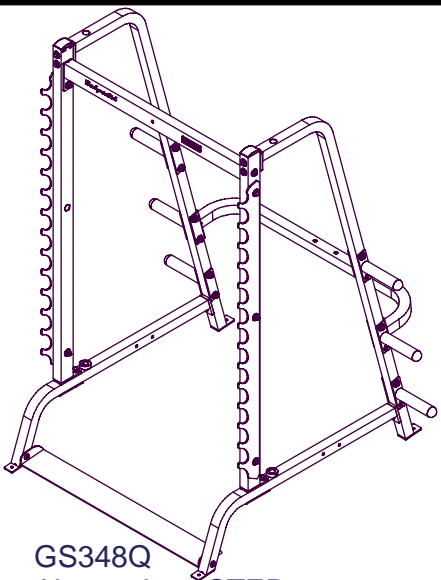

GS348Q HARDWARE
(shown in actual size)

B1.M12 Nylon Lock Nut-----[22PCS]

B2.M10 Nylon Lock Nut-----[2PCS]

C1.M12(I.D) WASHER ϕ 34-----[60PCS]

C2.M10(I.D) WASHER ϕ 27-----[4PCS]

GS348Q HARDWARE
(shown in actual size)

A1. M12X25L Inner Hex Screw-----[2PCS]

A2. M12X70L Hex Head Bolt-----[6PCS]

A3. M12X80L Hex Head Bolt-----[16PCS]

A4. M12X85L Hex Head Bolt-----[4PCS]

A5. M12X90L Hex Head Bolt-----[4PCS]

A6. M10X70L Hex Head Bolt-----[2PCS]

A7. M12X75L Hex Head Bolt-----[2PCS]

GS348Q
Above show STEP 2
assembled and completed

GS348Q
Above show STEP 3
assembled and completed

STEP
4

GS348Q
Above show STEP 5
assembled and completed

GS348Q
Above show STEP 6
assembled and completed

STEP
7

GS348Q
Above show STEP 7
assembled and completed

GS348Q
Above show STEP 8
assembled and completed

GS348Q
Above show STEP 9
assembled and completed

EXPLODED VIEW DIAGRAM GS348Q