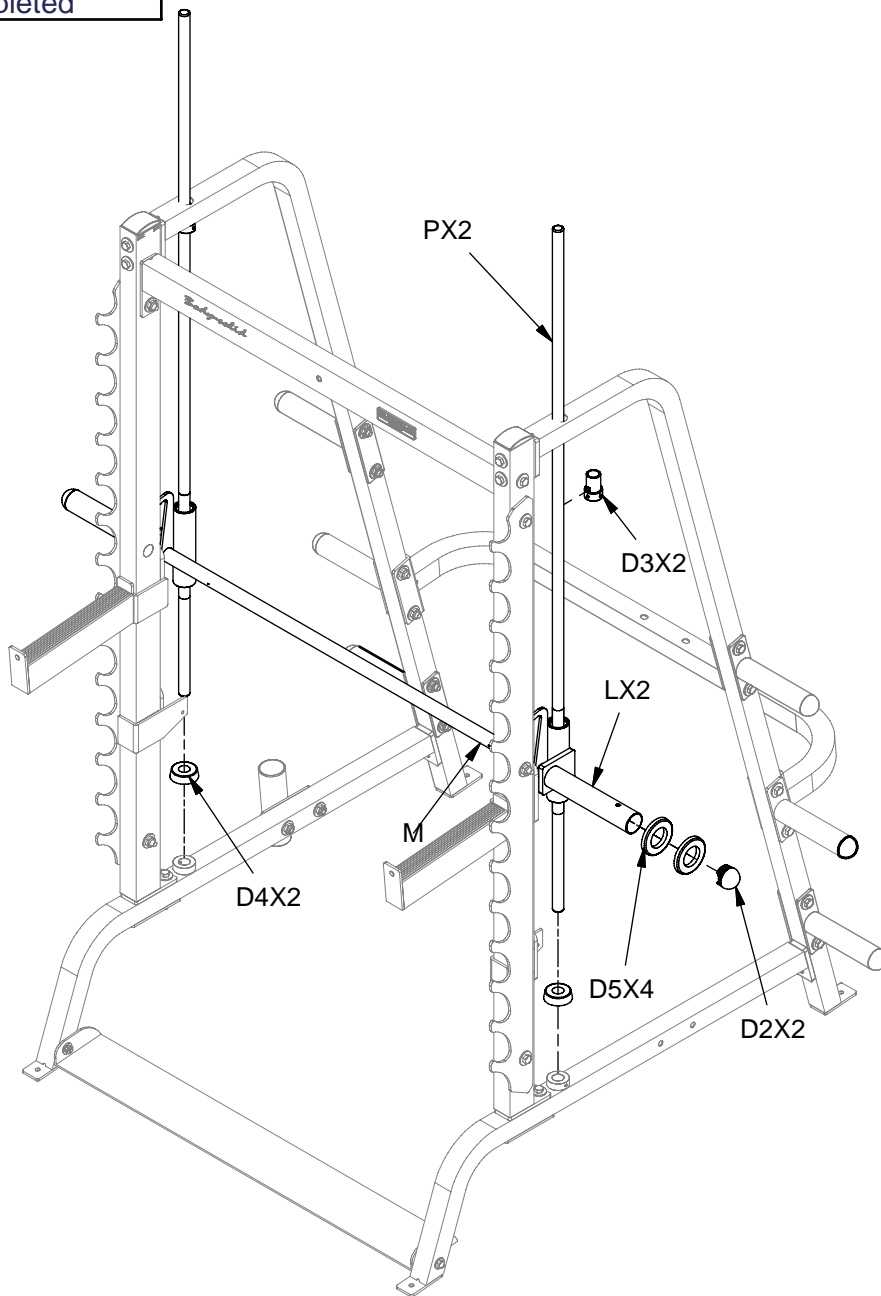

GS348Q HARDWARE
(shown in actual size)

B1.M12 Nylon Lock Nut-----[22PCS]

B2.M10 Nylon Lock Nut-----[2PCS]

C1.M12(I.D) WASHER ϕ 34-----[60PCS]

C2.M10(I.D) WASHER ϕ 27-----[4PCS]

GS348Q HARDWARE
(shown in actual size)

A1. M12X25L Inner Hex Screw-----[2PCS]

A2. M12X70L Hex Head Bolt-----[6PCS]

A3. M12X80L Hex Head Bolt-----[16PCS]

A4. M12X85L Hex Head Bolt-----[4PCS]

A5. M12X90L Hex Head Bolt-----[4PCS]

A6. M10X70L Hex Head Bolt-----[2PCS]

A7. M12X75L Hex Head Bolt-----[2PCS]

GS348Q
Above show STEP 2
assembled and completed

GS348Q
Above show STEP 3
assembled and completed

STEP
4

GS348Q
Above show STEP 5
assembled and completed

GS348Q
Above show STEP 6
assembled and completed

STEP
7

GS348Q
Above show STEP 7
assembled and completed

GS348Q
Above show STEP 8
assembled and completed

GS348Q
Above show STEP 9
assembled and completed

EXPLODED VIEW DIAGRAM GS348Q