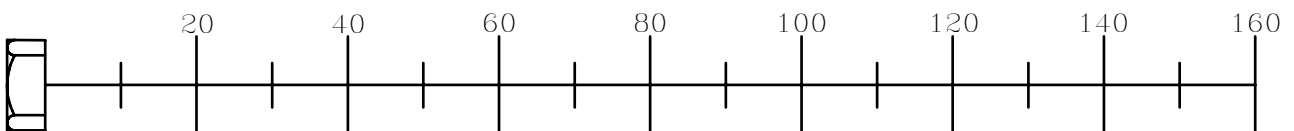

GS348Q HARDWARE
(shown in actual size)

B1.M12 Nylon Lock Nut-----[22PCS]

B2.M10 Nylon Lock Nut-----[2PCS]

C1.M12(I.D) WASHER ϕ 34-----[60PCS]

C2.M10(I.D) WASHER ϕ 27-----[4PCS]

GS348Q HARDWARE
(shown in actual size)