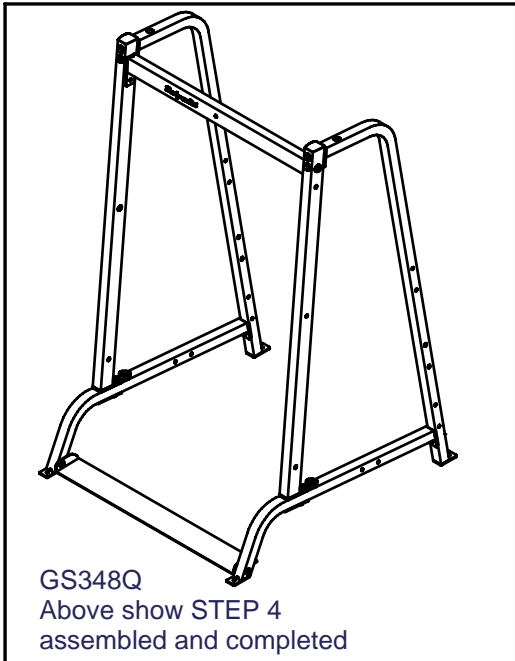

A7. M12X75L Hex Head Bolt-----[2PCS]

GS348Q
Above show STEP 2
assembled and completed

GS348Q
Above show STEP 3
assembled and completed

STEP
4

GS348Q
Above show STEP 5
assembled and completed

GS348Q
Above show STEP 6
assembled and completed