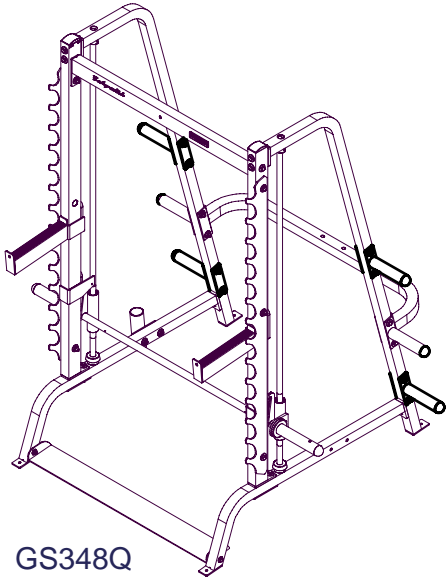

A1. M12X25L Inner Hex Screw-----[2PCS]

A2. M12X70L Hex Head Bolt-----[6PCS]

A3. M12X80L Hex Head Bolt-----[16PCS]

A4. M12X85L Hex Head Bolt-----[4PCS]

A5. M12X90L Hex Head Bolt-----[4PCS]

A6. M10X70L Hex Head Bolt-----[2PCS]

A7. M12X75L Hex Head Bolt-----[2PCS]

GS348Q
Above show STEP 2
assembled and completed

GS348Q
Above show STEP 3
assembled and completed

STEP
4

GS348Q
Above show STEP 5
assembled and completed

GS348Q
Above show STEP 6
assembled and completed

STEP
7

GS348Q
Above show STEP 7
assembled and completed

GS348Q
Above show STEP 8
assembled and completed

GS348Q
Above show STEP 9
assembled and completed

EXPLODED VIEW DIAGRAM GS348Q