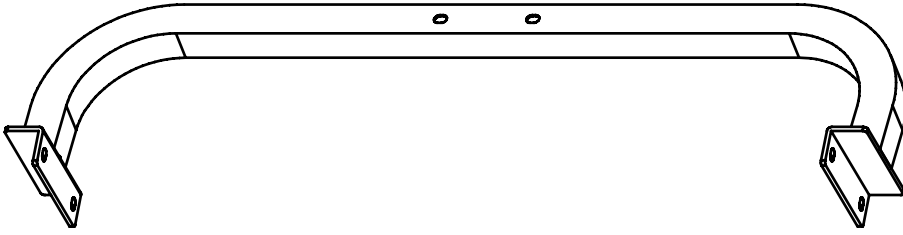

Body-solid

Assembly Instructions
GS-348Q OWNER'S & MANUAL

GS348Q PARTS
(shown in actual size)

G [1PCS]

I [1PCS]

J [1PCS]

K [1PCS]

L [2PCS]

U [1PCS]
8370-030

GS348Q PARTS
(shown in actual size)

A [1PCS]

B [1PCS]

C [2PCS]

D [1PCS]

E [1PCS]

F [6PCS]

H [1PCS]

GS348Q HARDWARE
 (shown in actual size)

- D1.50X75 End Cad(9211-084)-----[2PCS]
- D2.∅49.5X Round End Cap(9211-074)-----[8PCS]
- D3.∅1"Shaft Collar(9211-064)-----[2PCS]
- D4.∅2 1/2"X∅26 Rubber Dount(9310-012)-----[2PCS]
- D5.∅90X10t Rubber Dount(9310-016)-----[4PCS]
- D6.38X325 Rubber Bar Catch(9310-042)-----[2PCS]
- D7.45X70 Tape(9440-068)-----[12PCS]
- D8.∅26 Round End Cap(9211-069)-----[2PCS]

GS348Q HARDWARE
(shown in actual size)

B1.M12 Nylon Lock Nut-----[22PCS]

B2.M10 Nylon Lock Nut-----[2PCS]

C1.M12(I.D) WASHER ϕ 34-----[60PCS]

C2.M10(I.D) WASHER ϕ 27-----[4PCS]

GS348Q HARDWARE
(shown in actual size)