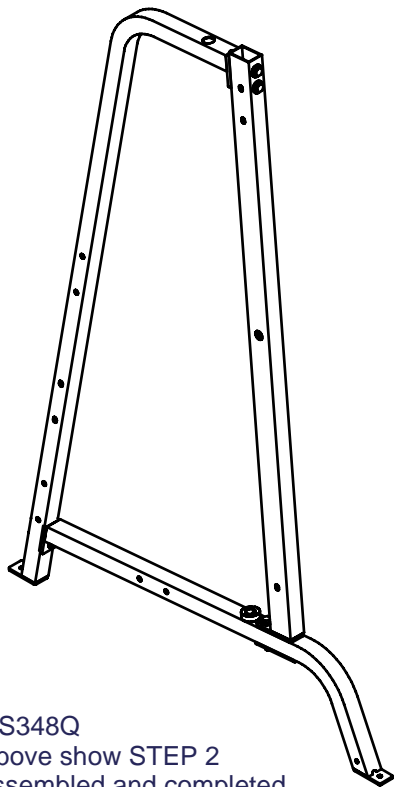

H [1PCS]

GS348Q HARDWARE
 (shown in actual size)

- D1.50X75 End Cad(9211-084)-----[2PCS]
- D2.∅49.5X Round End Cap(9211-074)-----[8PCS]
- D3.∅1"Shaft Collar(9211-064)-----[2PCS]
- D4.∅2 1/2"X∅26 Rubber Dount(9310-012)-----[2PCS]
- D5.∅90X10t Rubber Dount(9310-016)-----[4PCS]
- D6.38X325 Rubber Bar Catch(9310-042)-----[2PCS]
- D7.45X70 Tape(9440-068)-----[12PCS]
- D8.∅26 Round End Cap(9211-069)-----[2PCS]

GS348Q HARDWARE
(shown in actual size)

B1.M12 Nylon Lock Nut-----[22PCS]

B2.M10 Nylon Lock Nut-----[2PCS]

C1.M12(I.D) WASHER ϕ 34-----[60PCS]

C2.M10(I.D) WASHER ϕ 27-----[4PCS]

GS348Q HARDWARE
(shown in actual size)

A1. M12X25L Inner Hex Screw-----[2PCS]

A2. M12X70L Hex Head Bolt-----[6PCS]

A3. M12X80L Hex Head Bolt-----[16PCS]

A4. M12X85L Hex Head Bolt-----[4PCS]

A5. M12X90L Hex Head Bolt-----[4PCS]

A6. M10X70L Hex Head Bolt-----[2PCS]

A7. M12X75L Hex Head Bolt-----[2PCS]

GS348Q
Above show STEP 2
assembled and completed

GS348Q
Above show STEP 3
assembled and completed

STEP
4

GS348Q
Above show STEP 5
assembled and completed

GS348Q
Above show STEP 6
assembled and completed