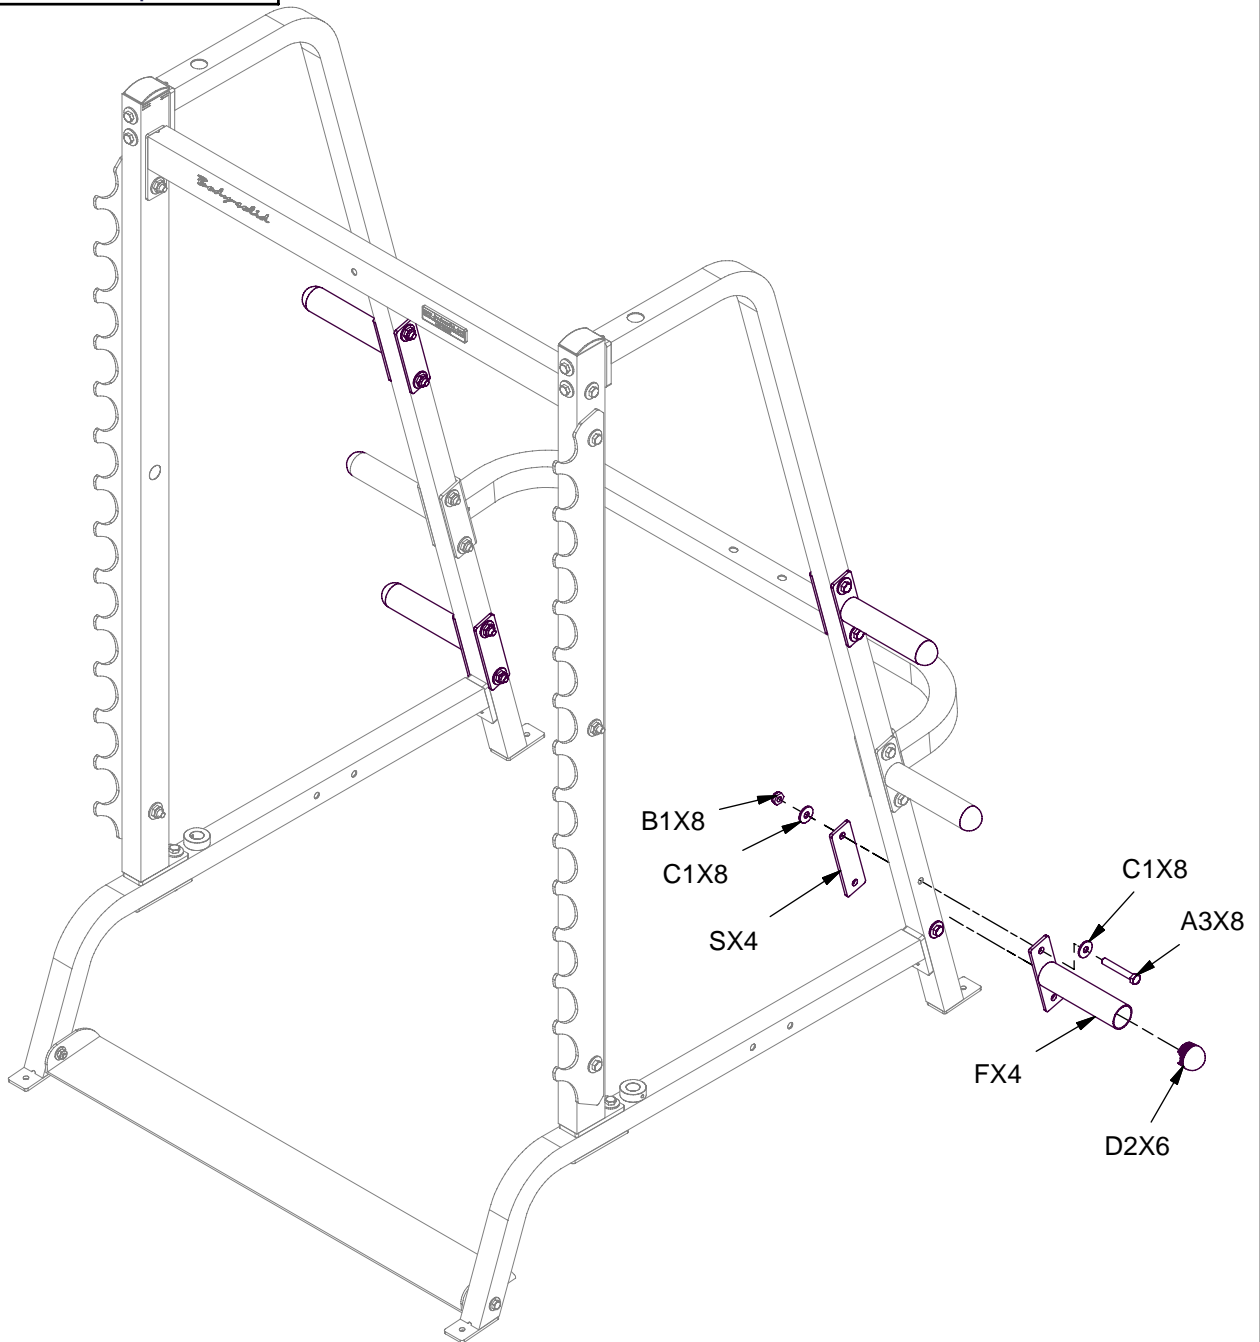

GS348Q HARDWARE
(shown in actual size)

B1.M12 Nylon Lock Nut-----[22PCS]

B2.M10 Nylon Lock Nut-----[2PCS]

C1.M12(I.D) WASHER ϕ 34-----[60PCS]

C2.M10(I.D) WASHER ϕ 27-----[4PCS]

GS348Q HARDWARE
(shown in actual size)

A1. M12X25L Inner Hex Screw-----[2PCS]

A2. M12X70L Hex Head Bolt-----[6PCS]

A3. M12X80L Hex Head Bolt-----[16PCS]

A4. M12X85L Hex Head Bolt-----[4PCS]

A5. M12X90L Hex Head Bolt-----[4PCS]

A6. M10X70L Hex Head Bolt-----[2PCS]

A7. M12X75L Hex Head Bolt-----[2PCS]

GS348Q
Above show STEP 2
assembled and completed

GS348Q
Above show STEP 3
assembled and completed

STEP
4

GS348Q
Above show STEP 5
assembled and completed

GS348Q
Above show STEP 6
assembled and completed

STEP
7

GS348Q
Above show STEP 7
assembled and completed

GS348Q
Above show STEP 8
assembled and completed

GS348Q
Above show STEP 9
assembled and completed

EXPLODED VIEW DIAGRAM GS348Q