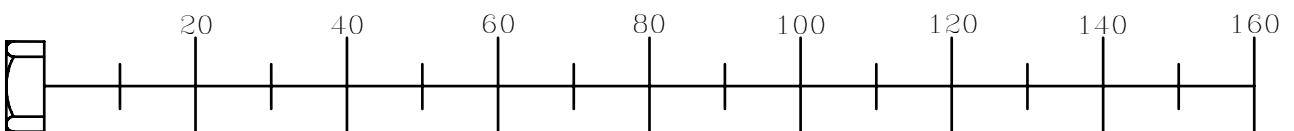

GS348Q HARDWARE
(shown in actual size)

B1.M12 Nylon Lock Nut-----[22PCS]

B2.M10 Nylon Lock Nut-----[2PCS]

C1.M12(I.D) WASHER ϕ 34-----[60PCS]

C2.M10(I.D) WASHER ϕ 27-----[4PCS]

GS348Q HARDWARE
(shown in actual size)