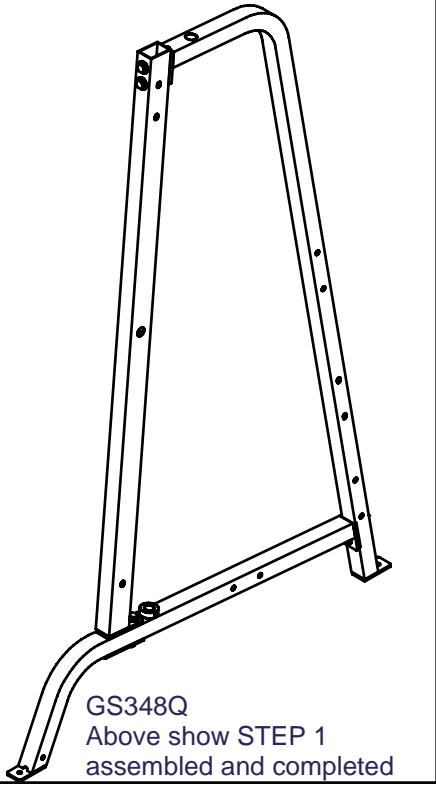

H [1PCS]

GS348Q HARDWARE
 (shown in actual size)

- D1.50X75 End Cad(9211-084)-----[2PCS]
- D2.∅49.5X Round End Cap(9211-074)-----[8PCS]
- D3.∅1"Shaft Collar(9211-064)-----[2PCS]
- D4.∅2 1/2"X∅26 Rubber Dount(9310-012)-----[2PCS]
- D5.∅90X10t Rubber Dount(9310-016)-----[4PCS]
- D6.38X325 Rubber Bar Catch(9310-042)-----[2PCS]
- D7.45X70 Tape(9440-068)-----[12PCS]
- D8.∅26 Round End Cap(9211-069)-----[2PCS]

GS348Q HARDWARE
(shown in actual size)

B1.M12 Nylon Lock Nut-----[22PCS]

B2.M10 Nylon Lock Nut-----[2PCS]

C1.M12(I.D) WASHER ϕ 34-----[60PCS]

C2.M10(I.D) WASHER ϕ 27-----[4PCS]

GS348Q HARDWARE
(shown in actual size)

A1. M12X25L Inner Hex Screw-----[2PCS]

A2. M12X70L Hex Head Bolt-----[6PCS]

A3. M12X80L Hex Head Bolt-----[16PCS]

A4. M12X85L Hex Head Bolt-----[4PCS]

A5. M12X90L Hex Head Bolt-----[4PCS]

A6. M10X70L Hex Head Bolt-----[2PCS]

A7. M12X75L Hex Head Bolt-----[2PCS]

GS348Q
Above show STEP 2
assembled and completed

GS348Q
Above show STEP 3
assembled and completed

STEP
4

GS348Q
Above show STEP 5
assembled and completed

GS348Q
Above show STEP 6
assembled and completed